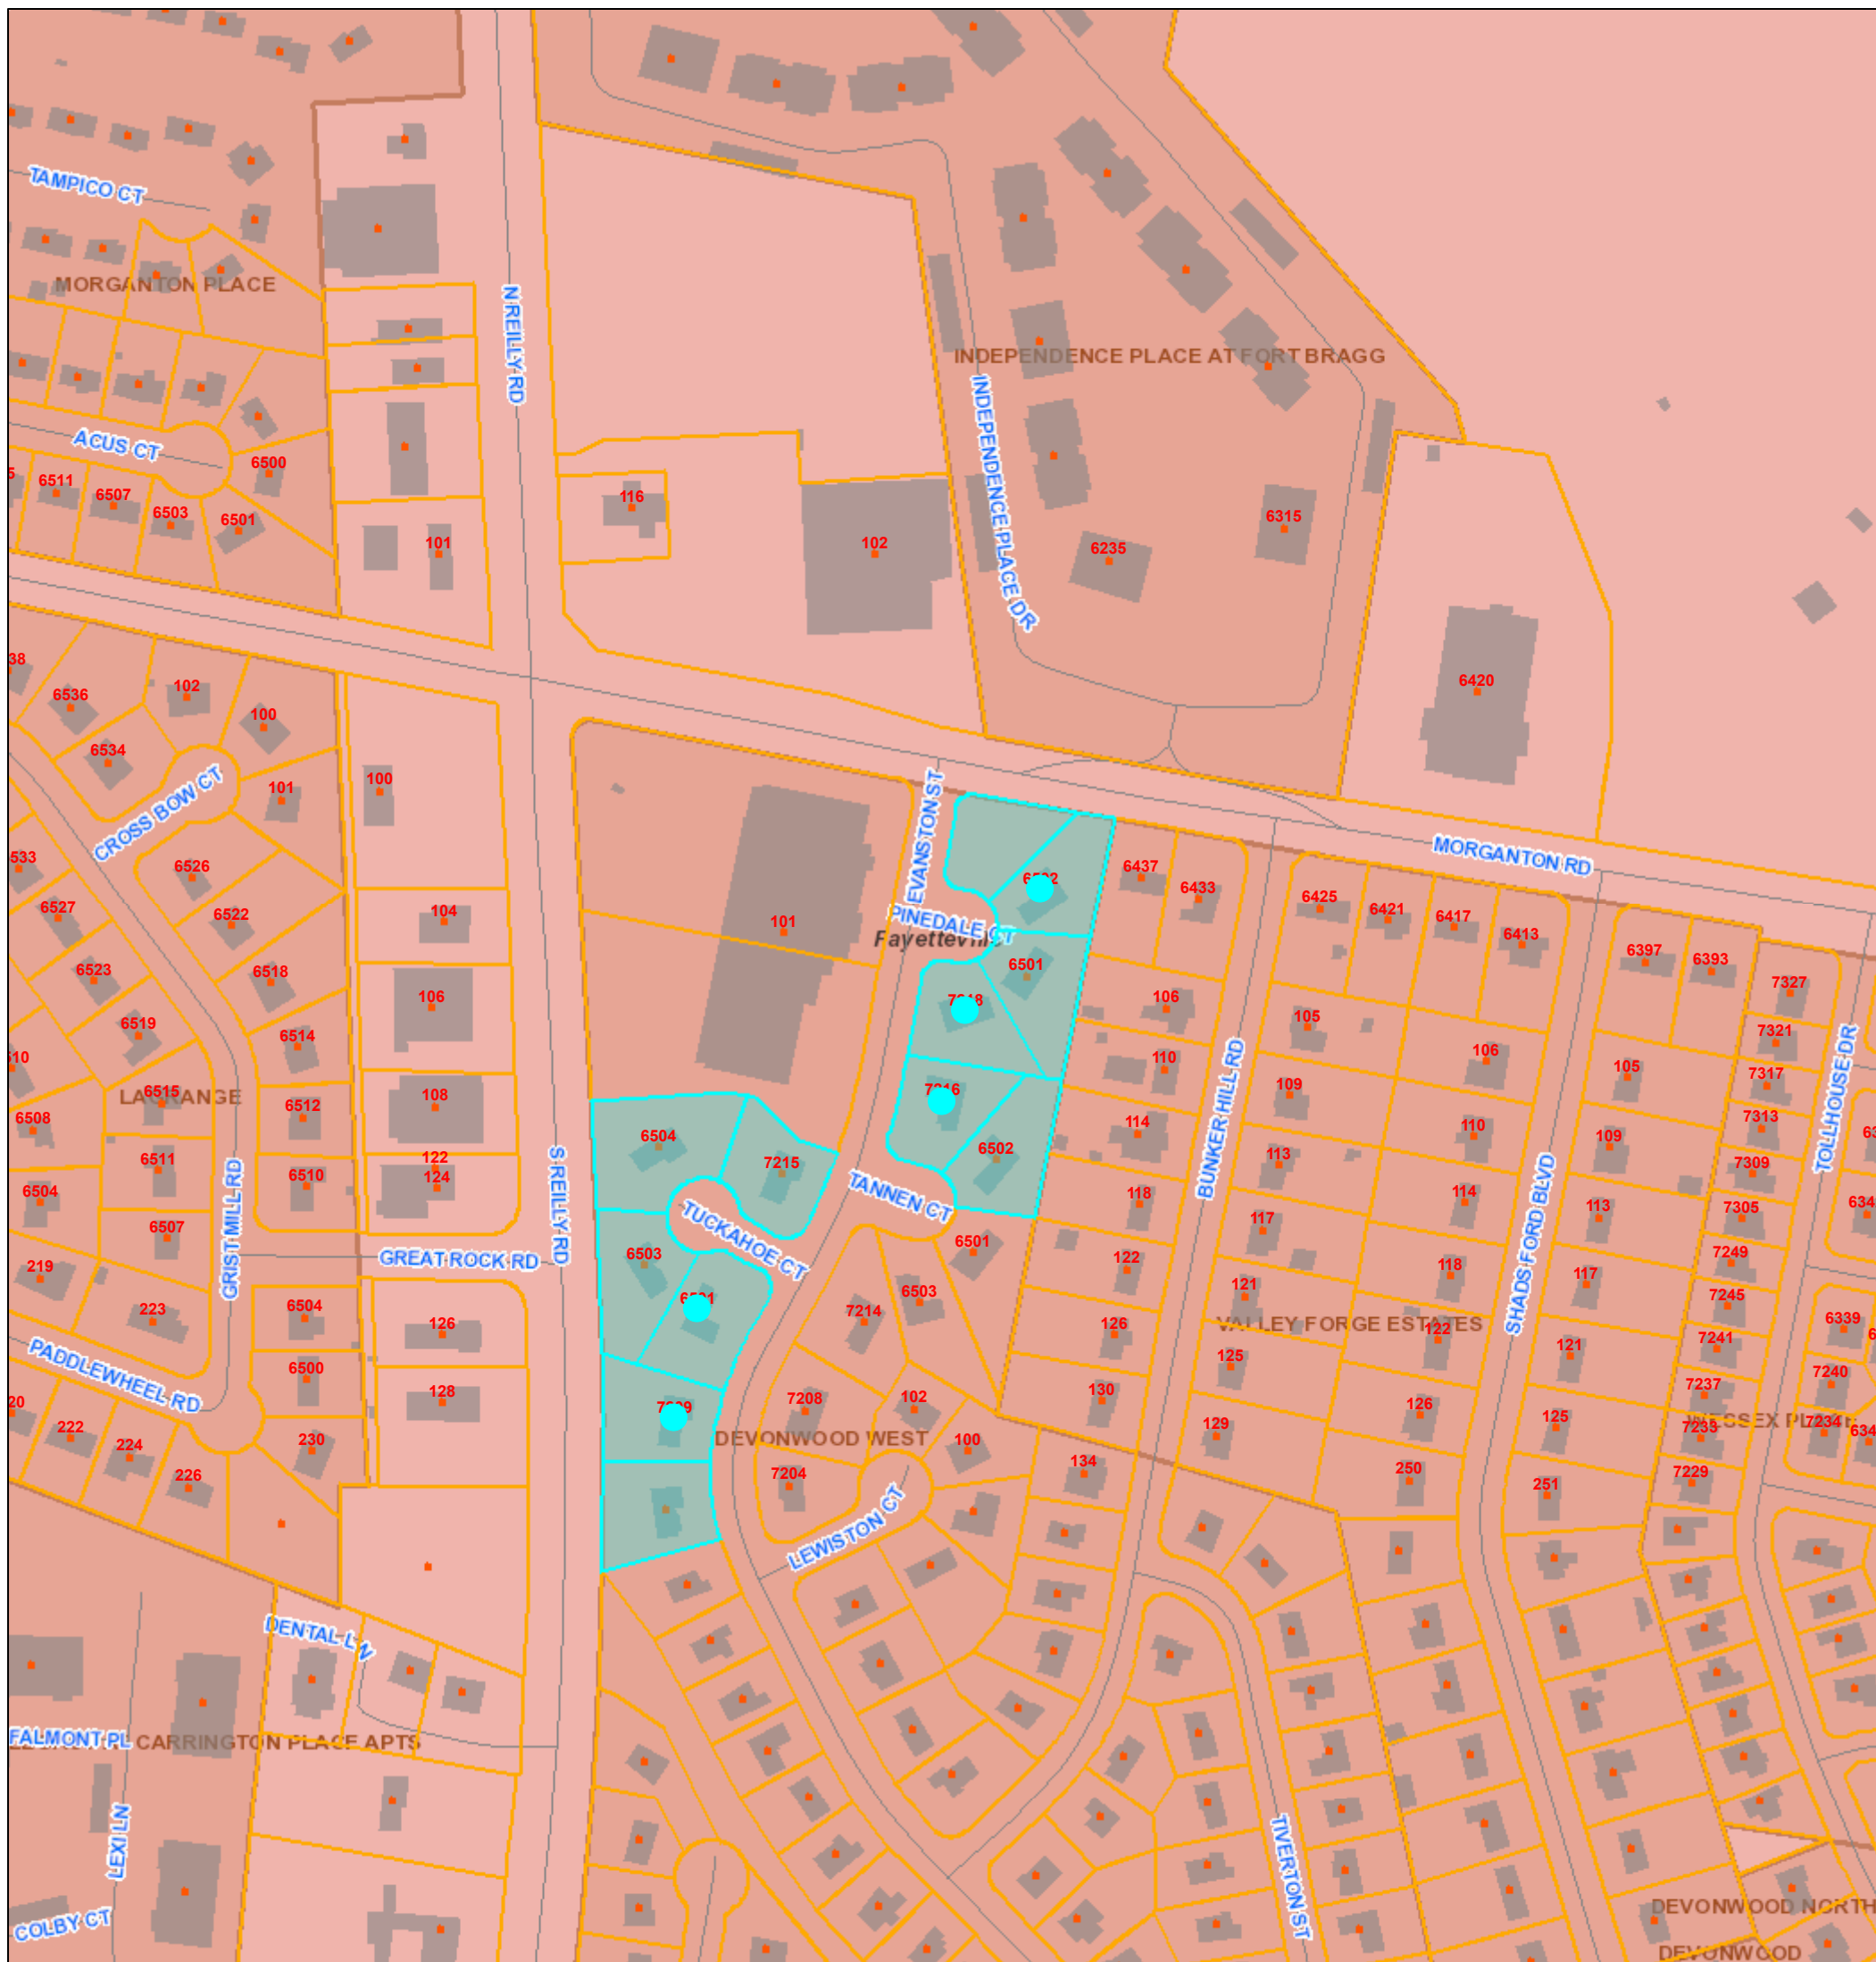

ArcGIS Web Map

11/19/2020, 10:26:45 AM

1:3,367

- Parcels**
- Override 1
- Parcels
- Address
- Buildings
- HydroPolygons**
- HydroPolygons
- Street_Centerlines
- Municipal Boundaries**
- Fayetteville
- Hope Mills
- Spring Lake
- Eastover
- Falcon
- Godwin
- Linden
- Stedman
- Wade
- Subdivisions-MHPS

CCGIS \ ESRI Charlotte
CCGIS